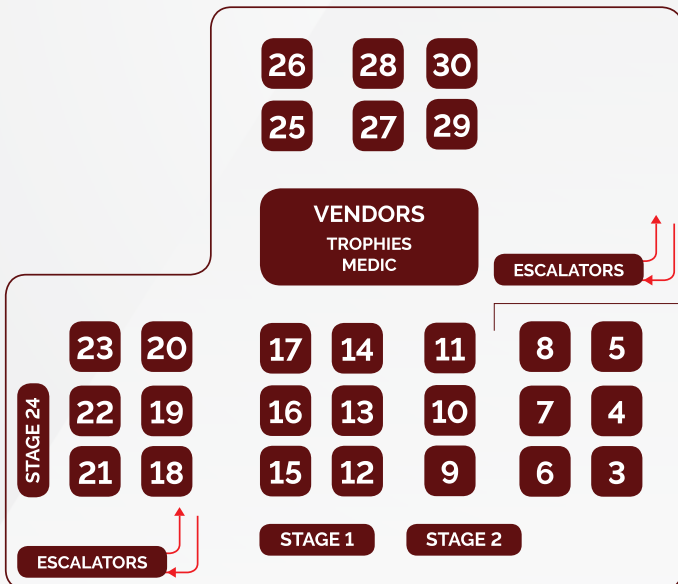

Divisions beginning at 5:00^{PM}

7 and under	Both	25
8-9	Both	27
10-11	Both	26
12-13	Both	29
14-17	Both	30
18 and up	Both	28
Tricking	Both	TBA

BLACK BELTS

AGE/DIVISION	GENDER	RING #
Divisions beginning at 3:00^{PM}		
Open & Jr Team Sparring	Both	21
Open & Men's Team Sparring	Men	1
Junior Traditional Challenge	Both	13
Adult Traditional Challenge	Both	16
Team Demo and Team Sync	Both	2
Senior Team Sparring	Men	23
Senior Team Sparring	Women	24
30+ Open Sparring	Men	23
Women's Team Sparring	Women	24

Divisions beginning at 5:00^{PM}

9 and under	Both	7
10-11	Girls	12
10-11	Boys	14
12-13	Girls	15
12-13	Boys	17
14-15	Girls	9
14-15	Boys	11
16-17	Girls	3
16-17	Boys	5
All ages	Women	24
18 and up	Men	1
30 and up	Men	23
Tricking	Both	TBA

3:00^{PM} - WARRIOR CUP MINI FINALS BEGIN & PRIZE MONEY PICK-UP BEGINS AT REGISTRATION

7:00^{PM} - WARRIOR CUP FINALS DOORS OPEN

7:30^{PM} - WARRIOR CUP FINALS BEGIN

SATURDAY DIVISIONS

ALL RANKS: ALL TANG SOO DO, BREAKING